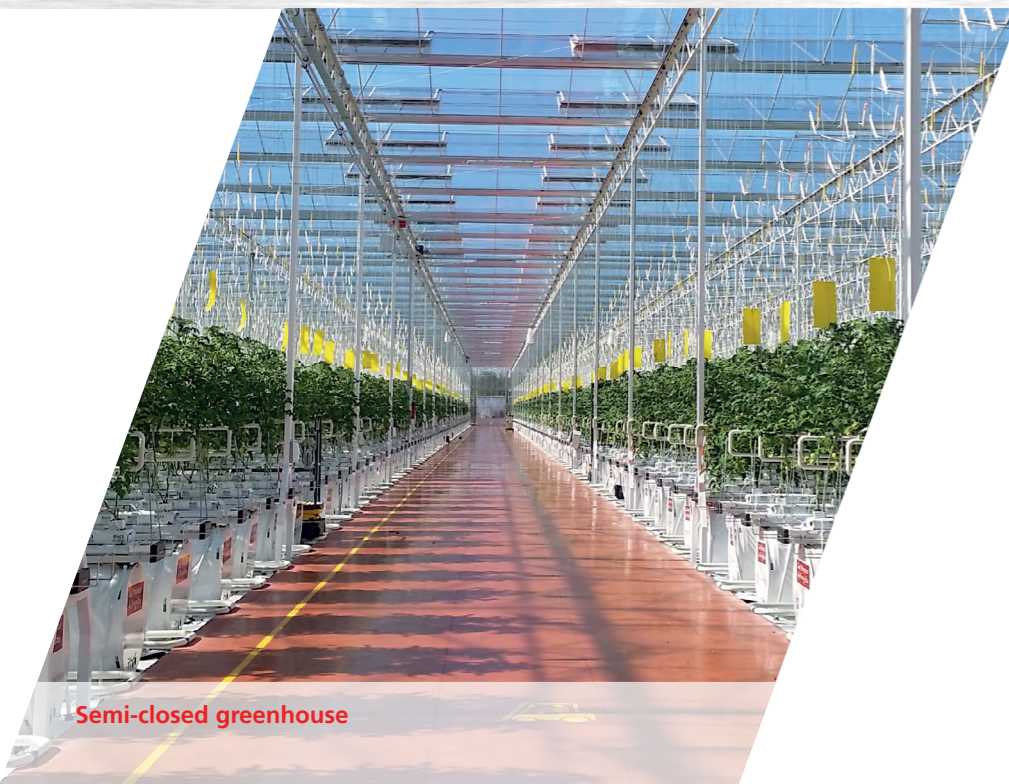

Semi-closed greenhouse

Semi-closed greenhouse

At Alcomij we develop and produce smart and sustainable cultivation solutions. The semi-closed greenhouse is a good example of this. It was developed especially for specific environmental conditions requiring improved climate control in the greenhouse. But also for situations involving energy-efficient cultivation combined with optimum production.

The local climate conditions and your customer's specific crop requirements form a good basis to make the

correct selection of components and dimensions. After all, one location may require more cooling at certain times which means that cooling with conditioned outside air is a solution. And elsewhere, high humidity may require a controlled flow of dry air.

Conditioned air flow

The semi-closed greenhouse can thus be cooled using conditioned outside air. This air will then enter the greenhouse in a controlled way via corridors fitted to the outermost edge of the gable and wall. The corridor is used as a chamber

in which various types of air (dry, humid, hot, cold etc.) are mixed together before flowing into the greenhouse.

To further optimise these air flows, we offer well-integrated solutions using different ventilation principles, including sliding and swing windows. In short, the semi-closed greenhouse system offers you and your customer a system that is suitable in all climate conditions.

The advantages of our semi-closed greenhouse roof system:

- Improved climate control
- Lower energy consumption
- Lower CO2 emissions
- Less use of pesticides
- More sustainable production with higher yields of high quality
- More efficient air flow close to the plant